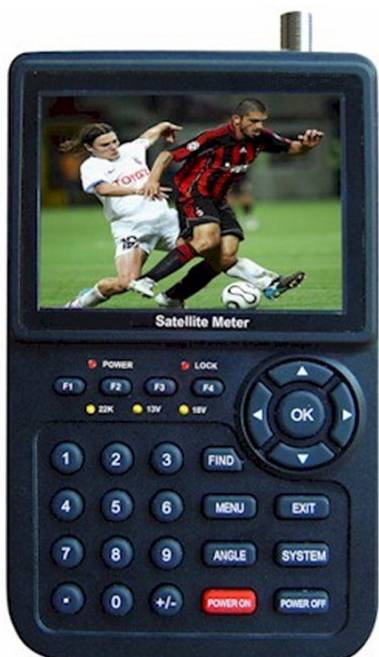

# SM-2500

## Professional Satellite Meter with satellite receiver/TV & Spectrum Analyzer built-in

- Built in dish angle calculator, enter your long and lat on site to calculate.
- Full function keypad
- LEDs to indicate status
- Comes in foam packed box for storage in your van
- Has 12v Car Charger
- Mains charger

- Full function spectrum analyzer
- Comes pre-programmed for NZ satellites
- USB connection to PC for programming
- Li-oN battery