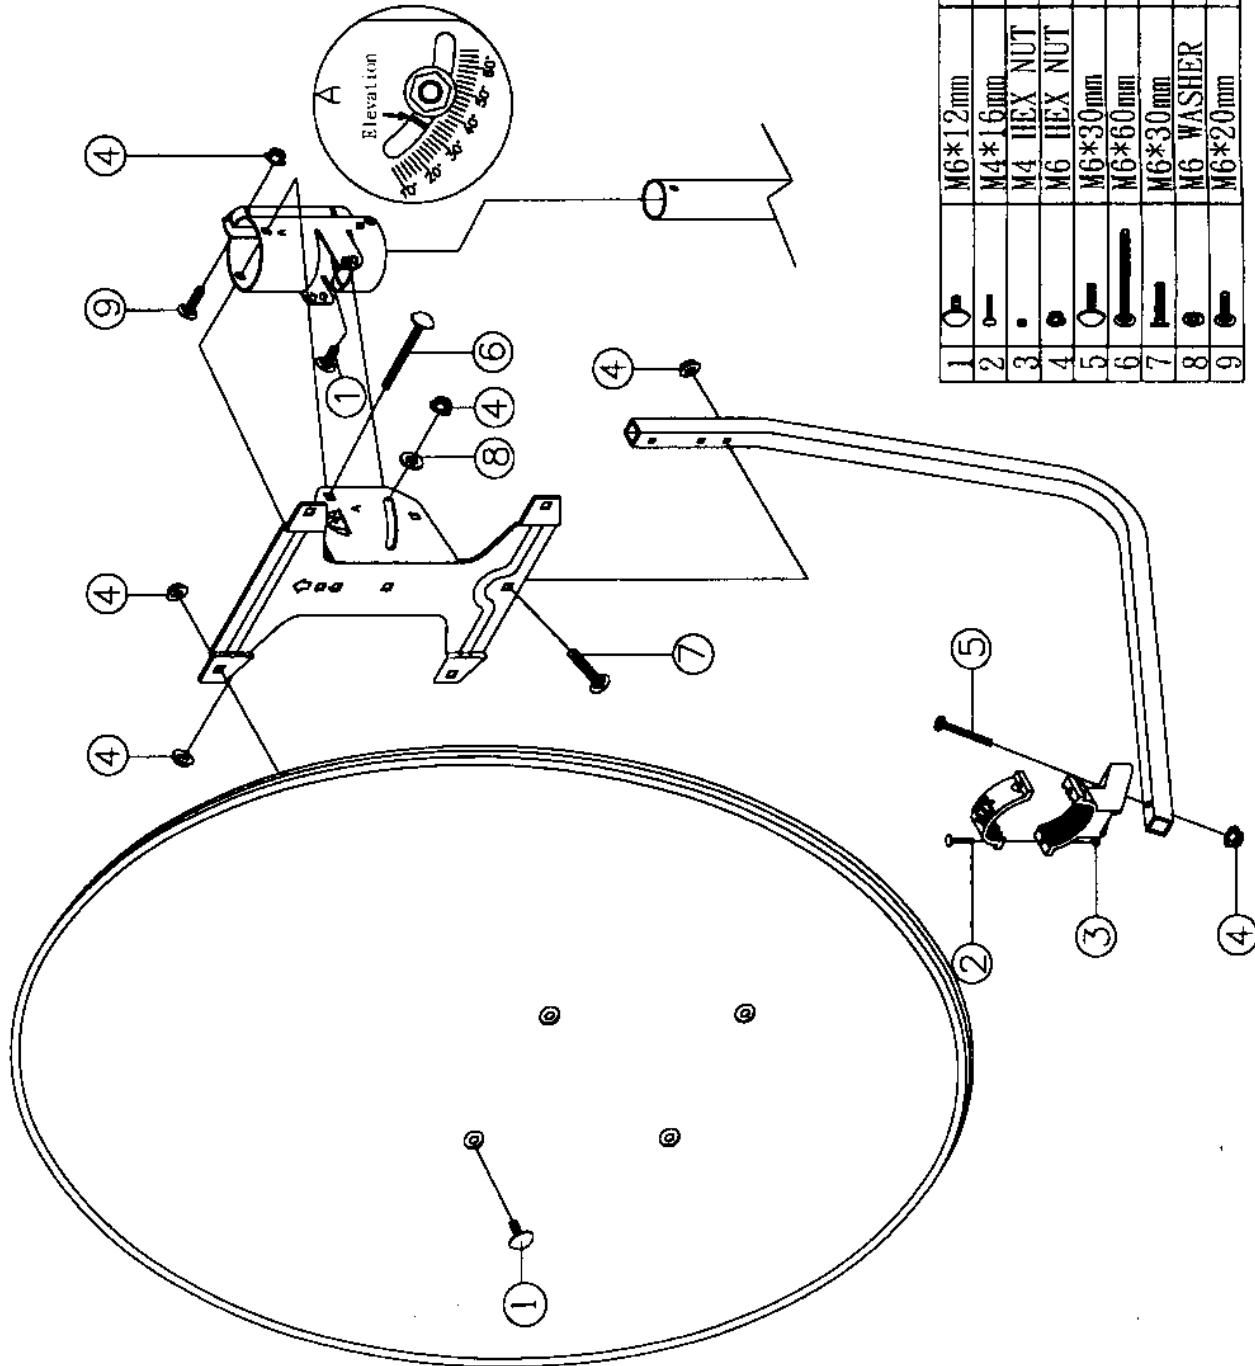

Model: AZ-90R5

- 90 cm offset antenna with rolled lips edges.
- Easy assembly & strong Az/EI mount with universal stand.
- Full Elevation available 0°-90°.

1		M6*12mm	6
2		M4*16mm	2
3		M4 HEX NUT	2
4		M6 HEX NUT	12
5		M6*30mm	1
6		M6*60mm	1
7		M6*30mm	2
8		M6 WASHER	2
9		M6*20mm	2